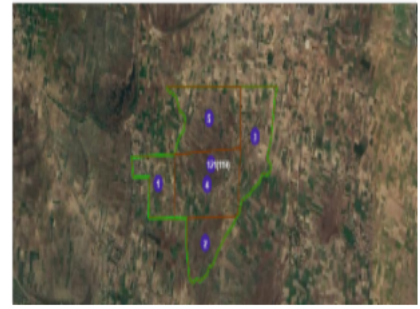

Nazri Naksha

Google Map View