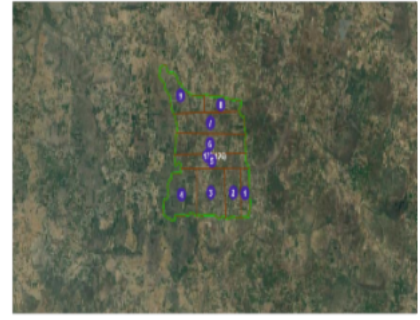

Nazri Naksha

Google Map View