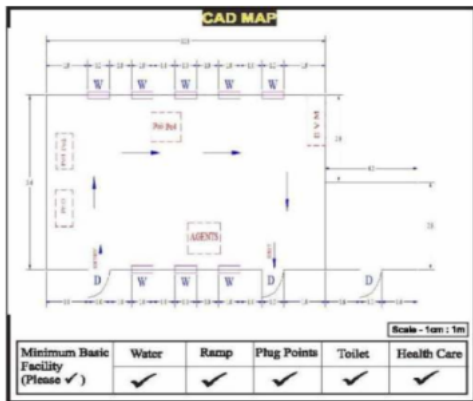

Nazri Naksha

Google Map View

Polling Station Building Front View

Polling Station Front View

Cad View

Key MAP View