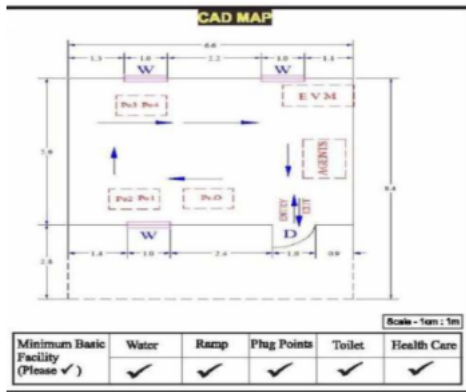

Nazri Naksha

Google Map View

Polling Station Building Front View

Polling Station Front View

Cad View

Key MAP View