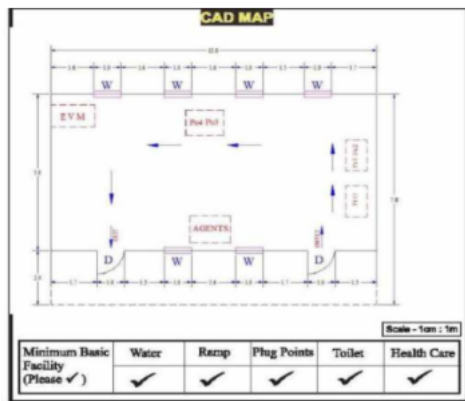

Nazri Naksha

Google Map View

Polling Station Building Front View

Polling Station Front View

Cad View

Key MAP View