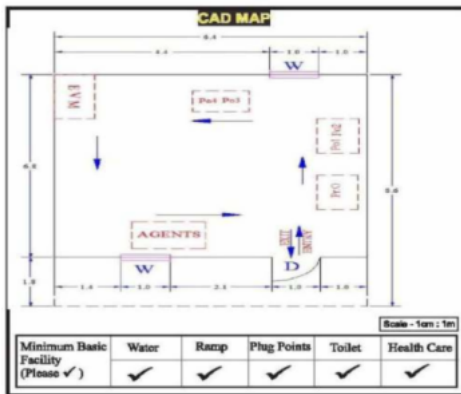

Nazri Naksha

Google Map View

Polling Station Building Front View

Polling Station Front View

Cad View

Key MAP View