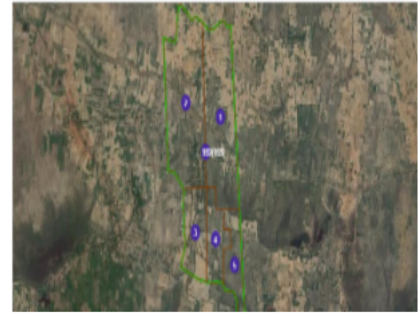

Nazri Naksha

Google Map View