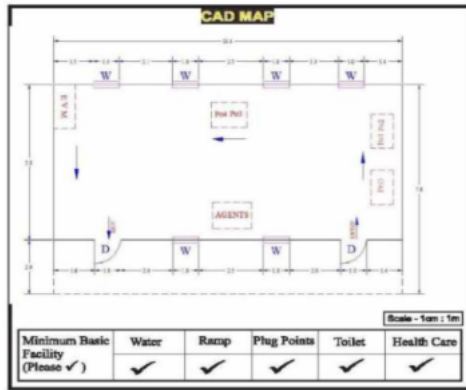

Nazri Naksha

Google Map View

Polling Station Building Front View

Polling Station Front View

Cad View

Key MAP View