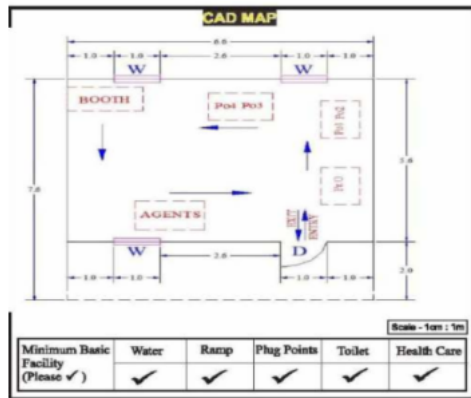

Nazri Naksha

Google Map View

Polling Station Building Front View

Polling Station Front View

Cad View

Key MAP View