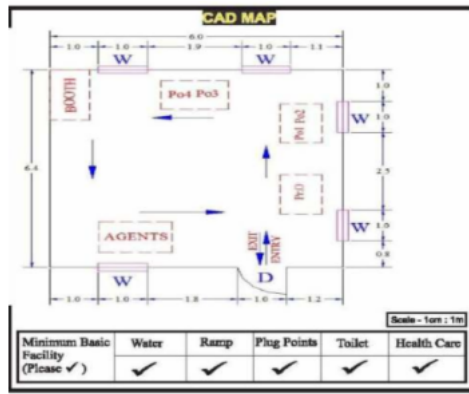

Nazri Naksha

Google Map View

Polling Station Building Front View

Polling Station Front View

Cad View

Key MAP View