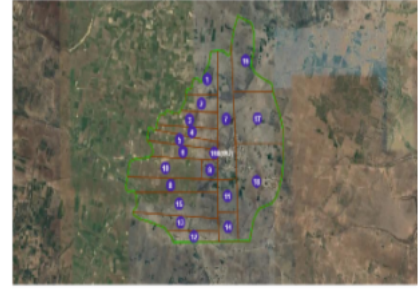

Nazri Naksha

Google Map View