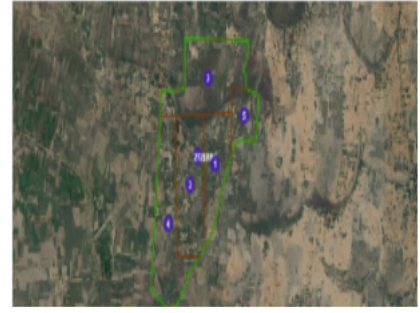

Nazri Naksha

Google Map View