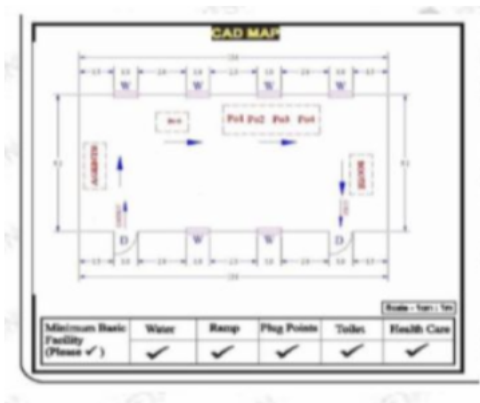

Nazri Naksha

Google Map View

Polling Station Building Front View

Polling Station Front View

Cad View

Key MAP View