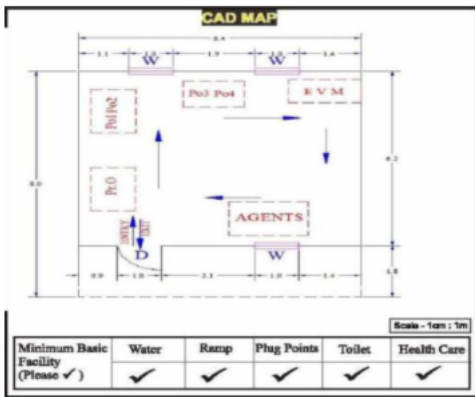

Nazri Naksha

Google Map View

Cad View