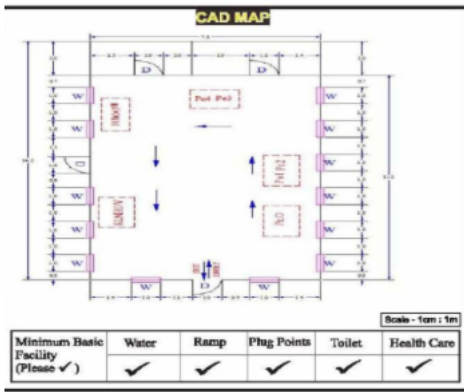

Nazri Naksha

Google Map View

Polling Station Building Front View

Polling Station Front View

Cad View

Key MAP View