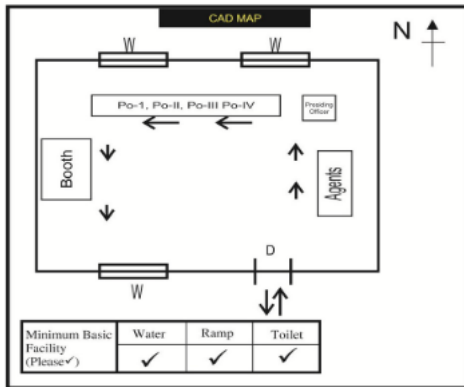

Nazri Naksha

Google Map View

Polling Station Building Front View

Polling Station Front View

Cad View

Key MAP View