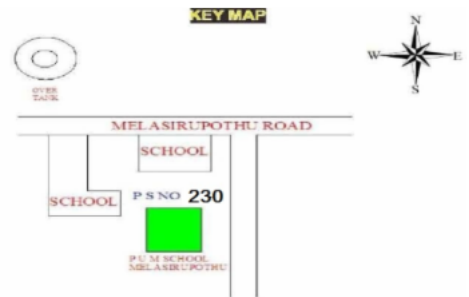

Key MAP View

- (a) Landmarks
- (b) Road Names
- (c) Traffic Flow