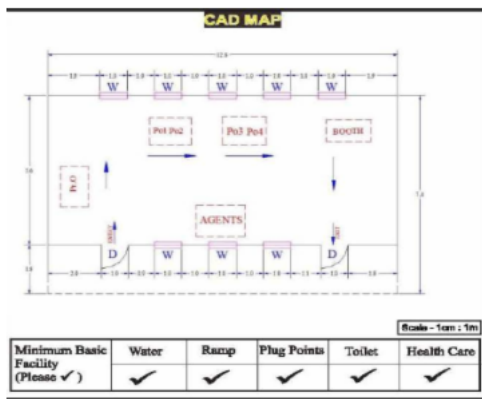

Nazri Naksha

Google Map View

Polling Station Building Front View

Polling Station Front View

Cad View

Key MAP View

- (a) Landmarks
- (b) Road Names
- (c) Traffic Flow