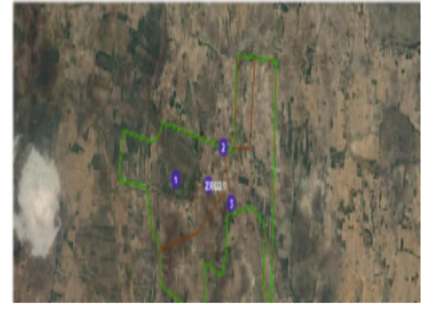

Nazri Naksha

Google Map View