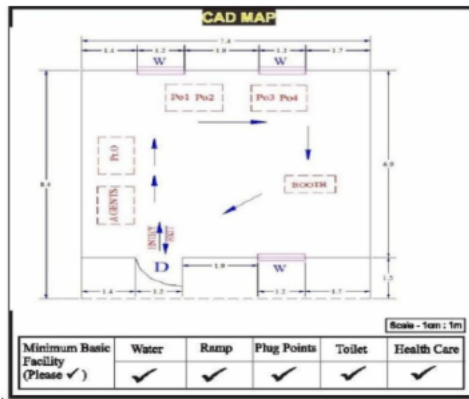

Nazri Naksha

Google Map View

Polling Station Building Front View

Polling Station Front View

Cad View

Key MAP View