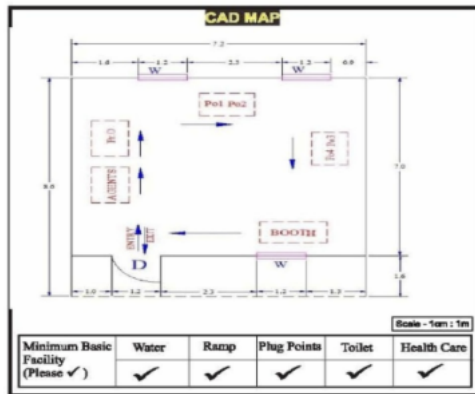

Nazri Naksha

Google Map View

Polling Station Building Front View

Polling Station Front View

Cad View

Key MAP View