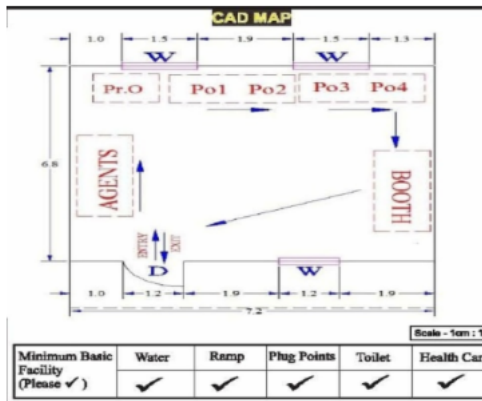

Nazri Naksha

Google Map View

Polling Station Building Front View

Polling Station Front View

Cad View

Key MAP View