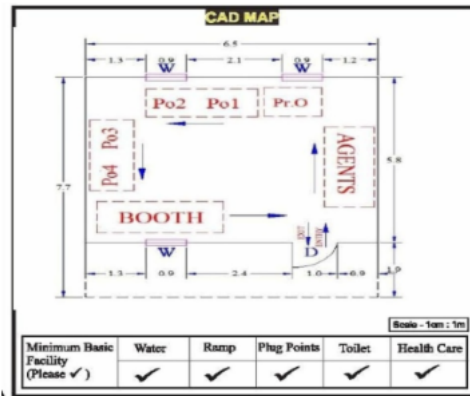

Nazri Naksha

Google Map View

Polling Station Building Front View

Polling Station Front View

Cad View

Key MAP View