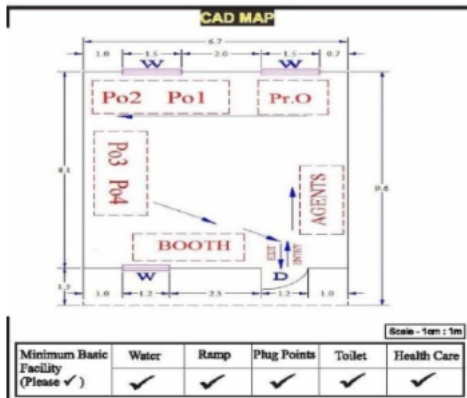

Nazri Naksha

Google Map View

Polling Station Building Front View

Polling Station Front View

Cad View

Key MAP View