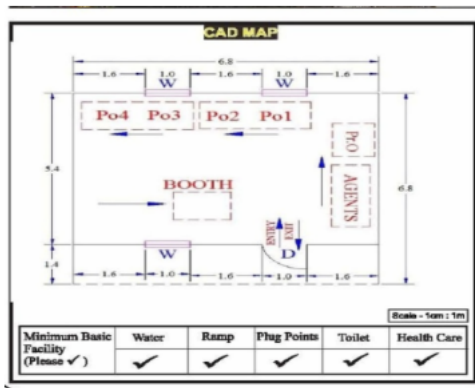

Nazri Naksha

Google Map View

Polling Station Building Front View

Polling Station Front View

Cad View

Key MAP View