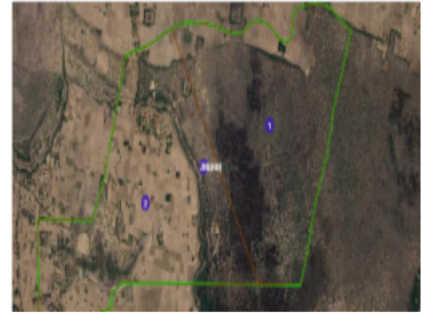

Nazri Naksha

Google Map View