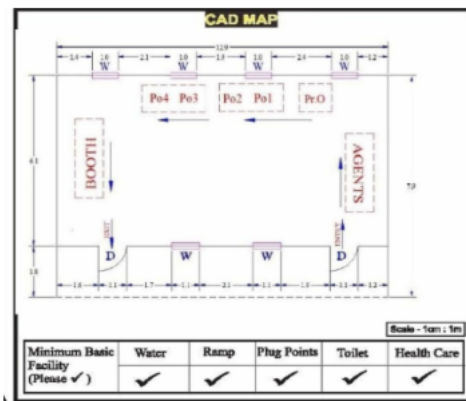

Nazri Naksha

Google Map View

Polling Station Building Front View

Polling Station Front View

Cad View

Key MAP View