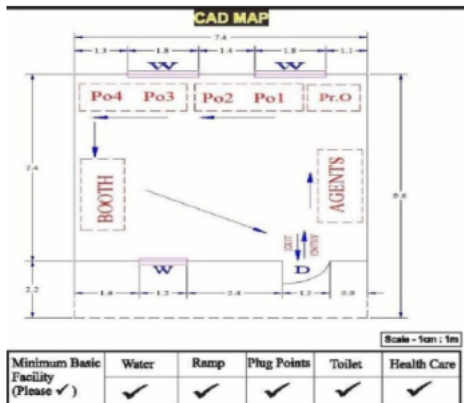

Nazri Naksha

Google Map View

Polling Station Building Front View

Polling Station Front View

Cad View

Key MAP View