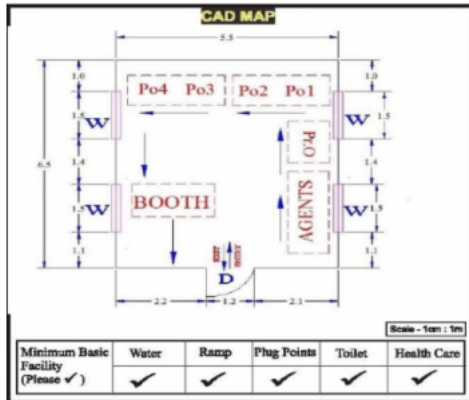

Nazri Naksha

Google Map View

Polling Station Building Front View

Polling Station Front View

Cad View

Key MAP View