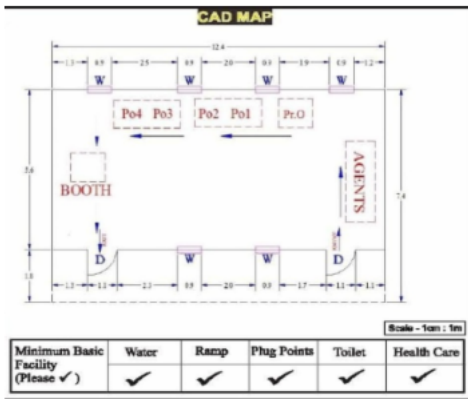

Nazri Naksha

Google Map View

Polling Station Building Front View

Polling Station Front View

Cad View

Key MAP View