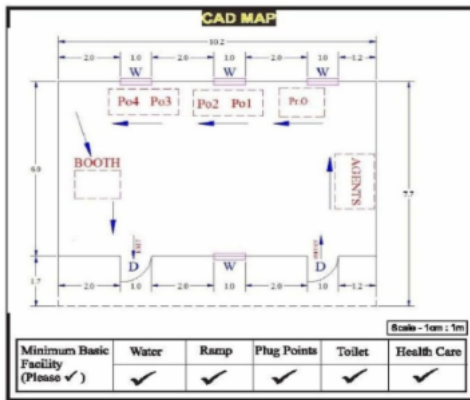

Nazri Naksha

Google Map View

Polling Station Building Front View

Polling Station Front View

Cad View

Key MAP View