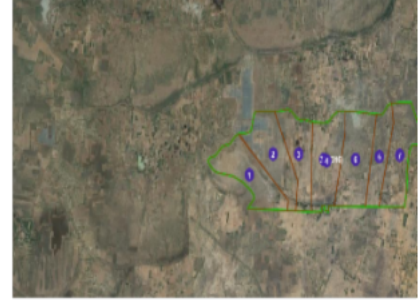

Nazri Naksha

Google Map View