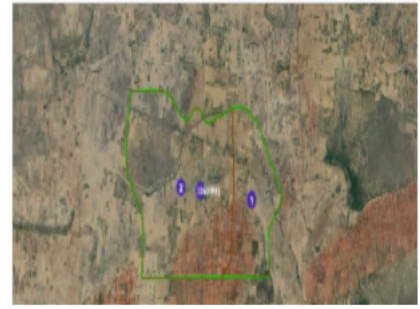

Nazri Naksha

Google Map View