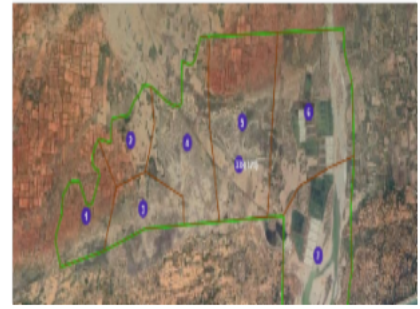

Nazri Naksha

Google Map View