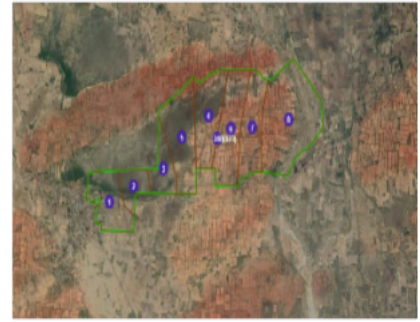

Nazri Naksha

Google Map View