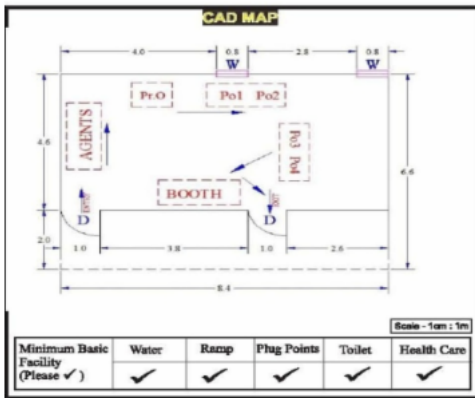

Nazri Naksha

Google Map View

Polling Station Building Front View

Polling Station Front View

Cad View

Key MAP View