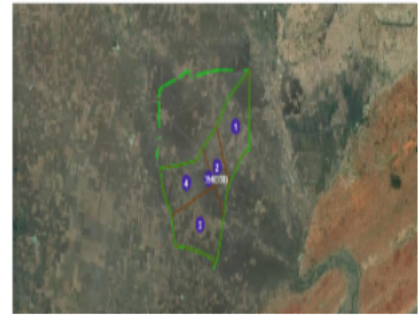

Nazri Naksha

Google Map View