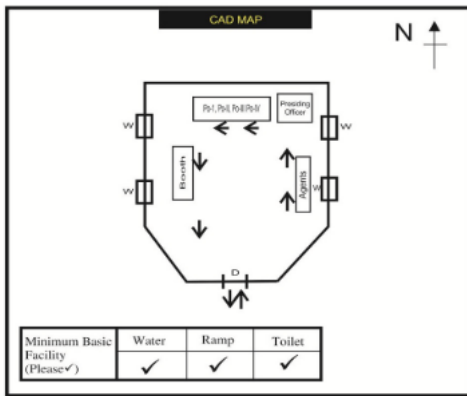

Nazri Naksha

Google Map View

Polling Station Building Front View

Polling Station Front View

Cad View

Key MAP View