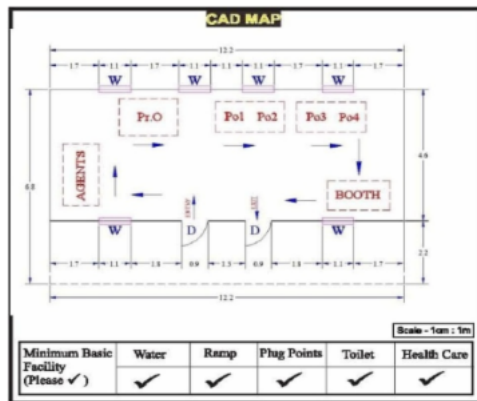

Nazri Naksha

Google Map View

Polling Station Building Front View

Polling Station Front View

Cad View

Key MAP View