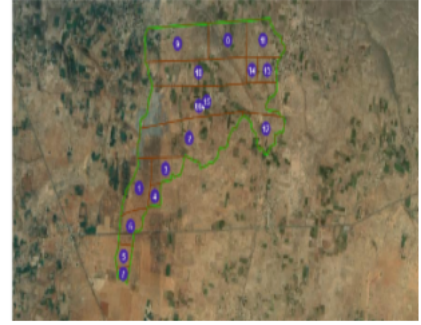

Nazri Naksha

Google Map View