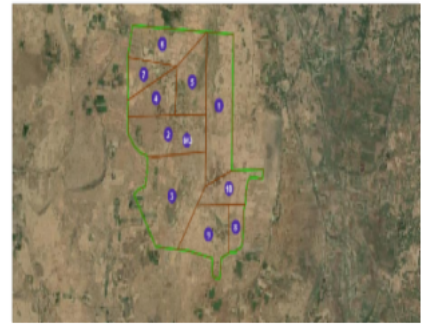

Nazri Naksha

Google Map View