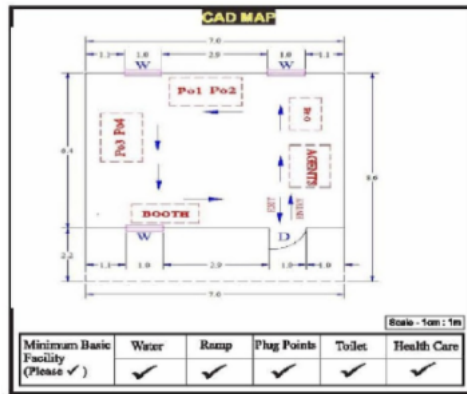

Nazri Naksha

Google Map View

Polling Station Building Front View

Polling Station Front View

Cad View

Key MAP View