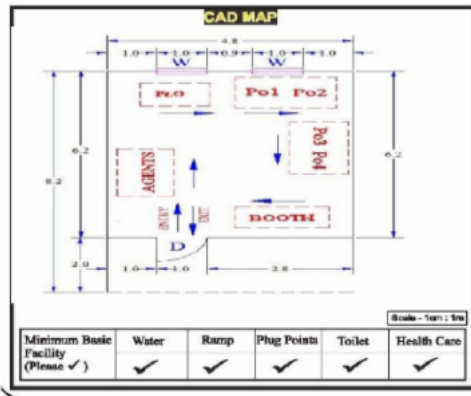

Nazri Naksha

Google Map View

Polling Station Building Front View

Polling Station Front View

Cad View

Key MAP View