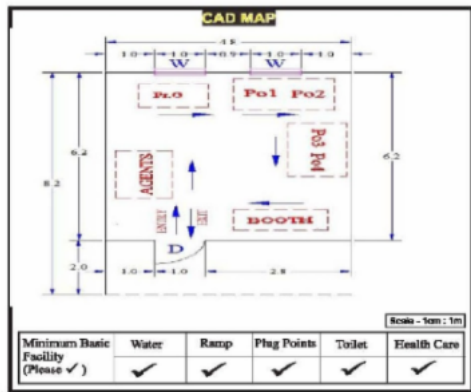

Nazri Naksha

Google Map View

Polling Station Building Front View

Polling Station Front View

Cad View

Key MAP View