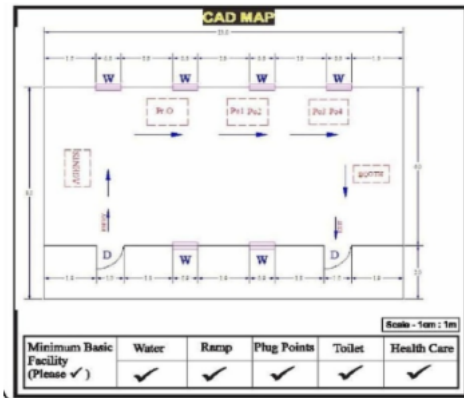

Nazri Naksha

Google Map View

Cad View