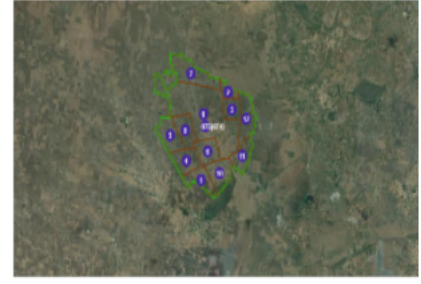

Nazri Naksha

Google Map View