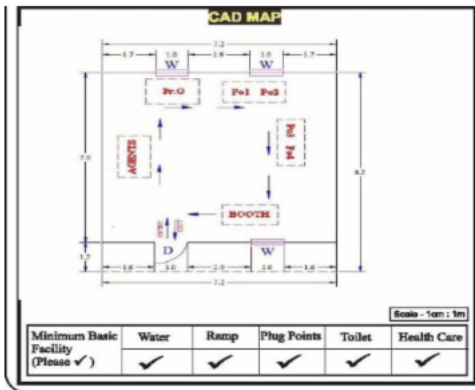

Nazri Naksha

Google Map View

Polling Station Building Front View

Polling Station Front View

Cad View

Key MAP View