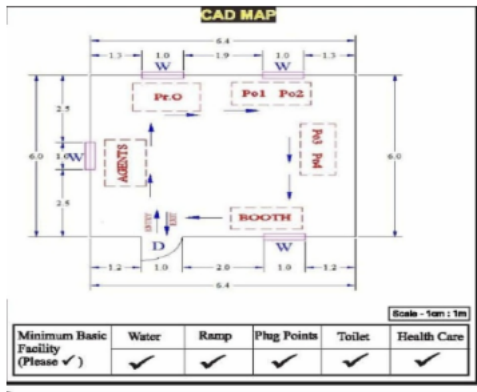

Nazri Naksha

Google Map View

Polling Station Building Front View

Polling Station Front View

Cad View

Key MAP View