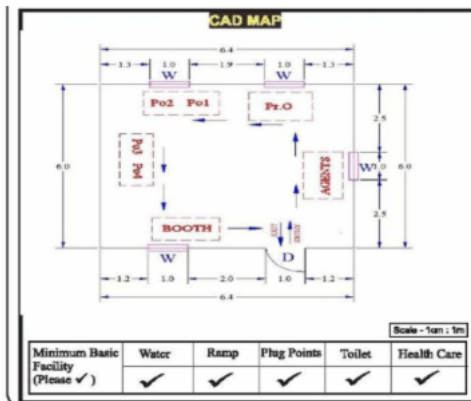

Nazri Naksha

Google Map View

Polling Station Building Front View

Polling Station Front View

Cad View

Key MAP View