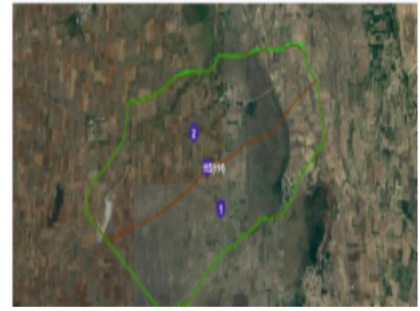

Nazri Naksha

Google Map View