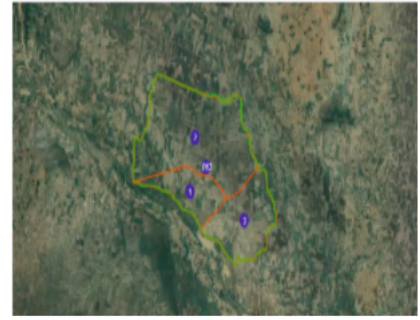

Nazri Naksha

Google Map View